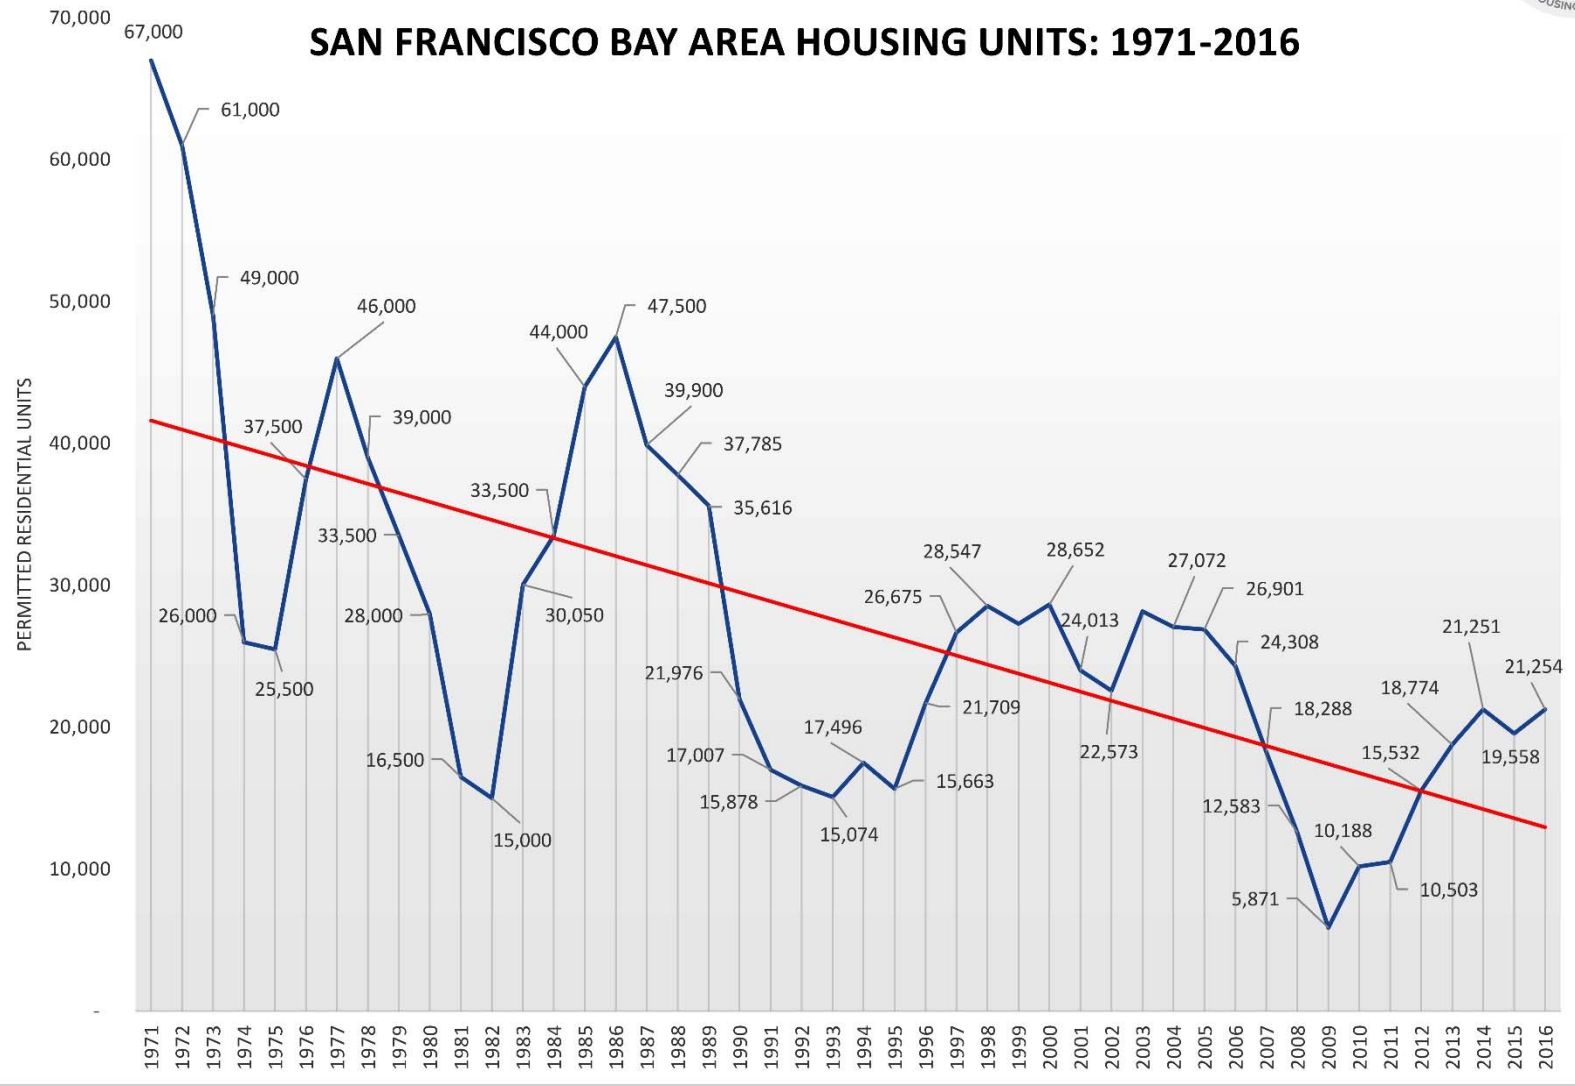

S A N F R A N C I S C O , C A

Wireless Access SSID: cwag2017

Password: cwag17

SAN FRANCISCO BAY AREA HOUSING UNITS: 1971-2016

DATA COMPILED BY BIA|BAY AREA ON MAY 10, 2017 USING STATISTICS PROVIDED BY THE CALIFORNIA CONSTRUCTION INDUSTRY RESEARCH BOARD (CIRB). FOR MORE INFORMATION, VISIT WWW.MYCHF.ORG/CIRB.HTML.