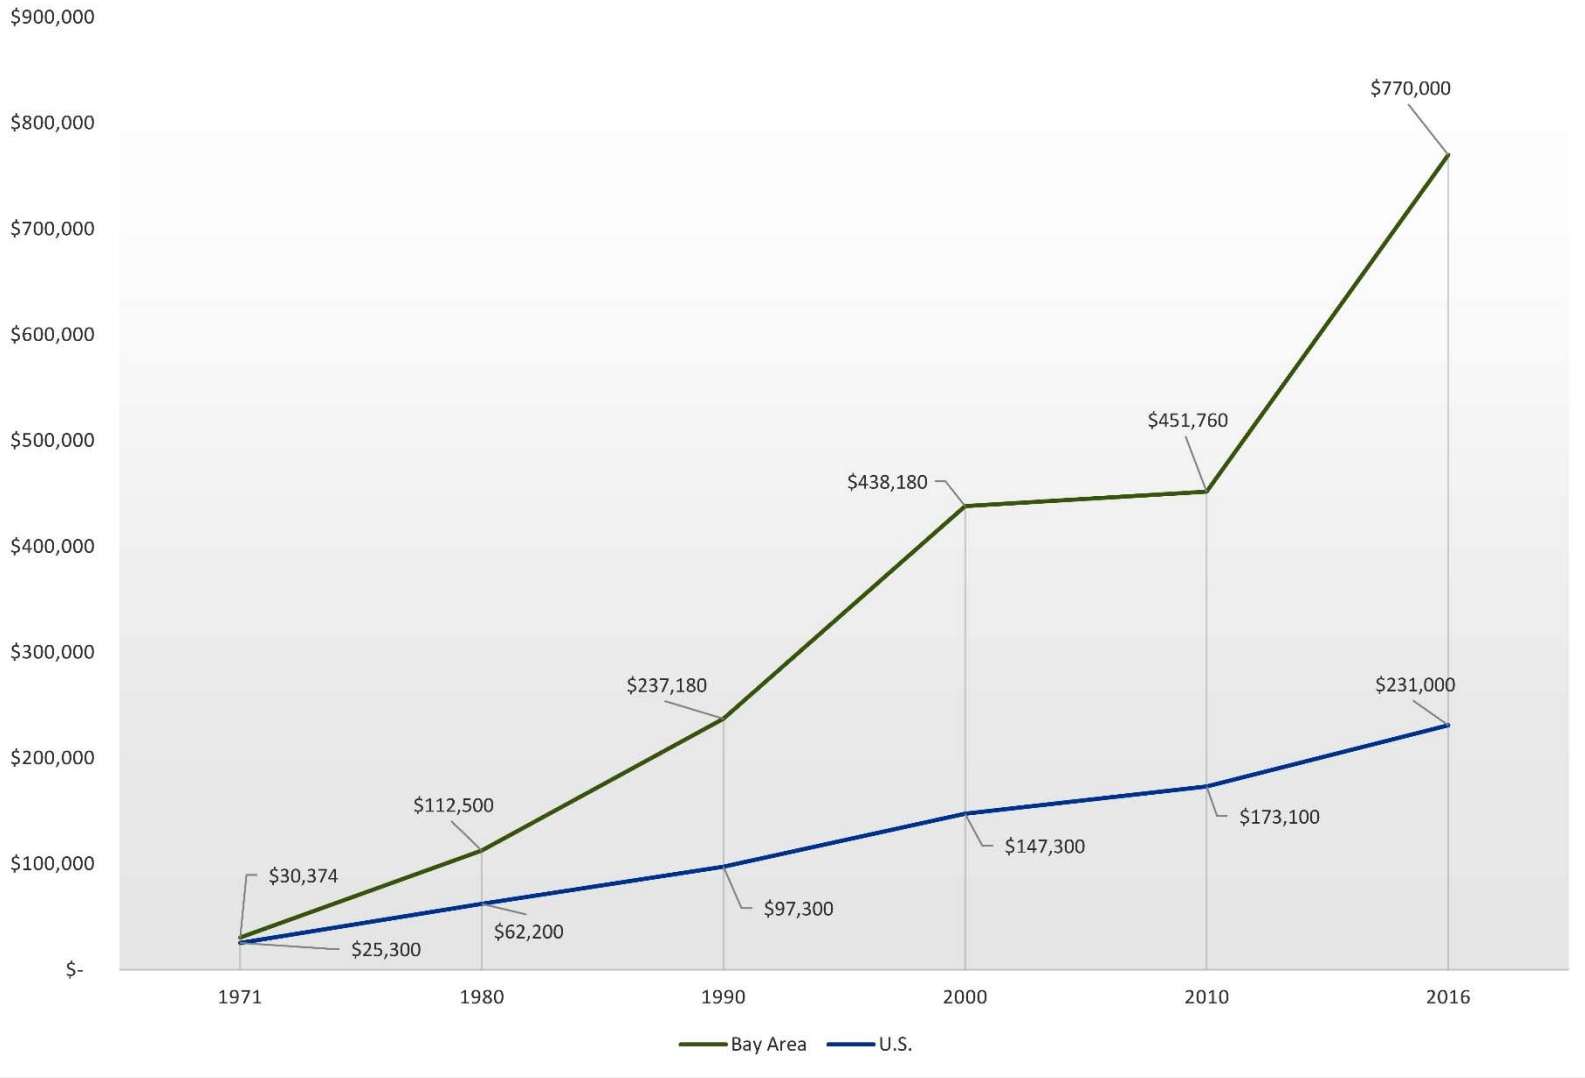

S A N F R A N C I S C O , C A

Wireless Access SSID: cwag2017

Password: cwag17

SAN FRANCISCO BAY AREA HOUSING UNITS: 1971-2016

DATA COMPILED BY BIA|BAY AREA ON MAY 10, 2017 USING STATISTICS PROVIDED BY THE CALIFORNIA CONSTRUCTION INDUSTRY RESEARCH BOARD (CIRB). FOR MORE INFORMATION, VISIT WWW.MYCHF.ORG/CIRB.HTML.

MEDIAN HOME PRICE: BAY AREA VS. UNITED STATES

DATA COMPILED BY BIA|BAY AREA ON MAY 10, 2017, USING DATA FROM THE CALIFORNIA ASSOCIATION OF REALTORS WEBSITE, WWW.CAR.ORG, AND OTHER SOURCES.

 MEDIAN HOME PRICE FOR THE BAY AREA IN 1971 IS AN ESTIMATE.